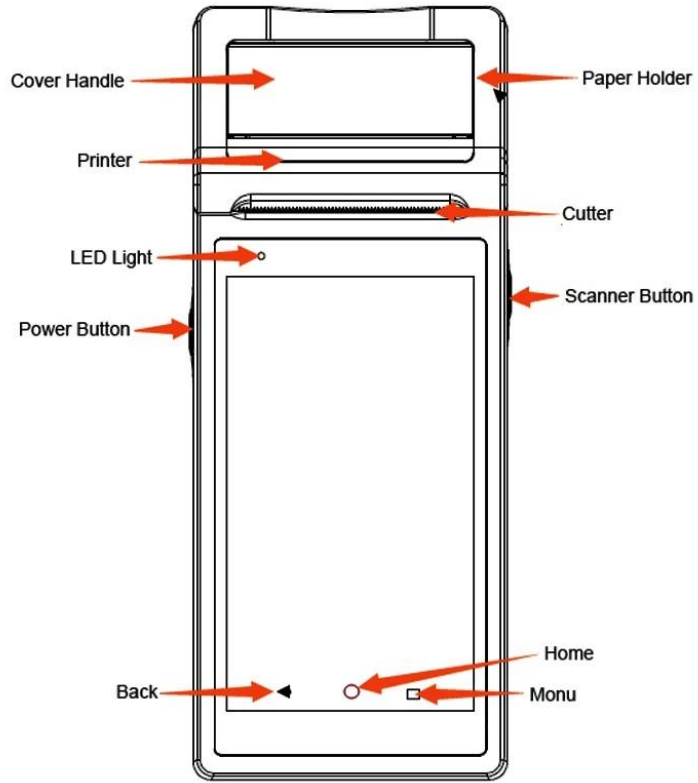

58mm

Maximum
paper width

42mm

Maximum
paper diameter

■ SMART PRINTING

5.5-inch HD IPS Screen

1280*720 resolution, stable every pixel, allowing users to see more clearly

5 Million Rear HD Camera

HD camera quickly identify barcodes QR codes
record important information

CCD Barcode scanner for optional

Scan code

Photo

Video

Structure specification

SMART PRINTING

Simple construction Easy operation

Dimensions

SMART PRINTING

209.2*87.4*51.7mm

Manual measurement has slight errors and does not affect the use.

Packaging accessories

SMART-PRINTING

Beautiful packaging, original accessories

- 01 Packing box
- 02 Machine
- 03 User Manual
- 04 Charger