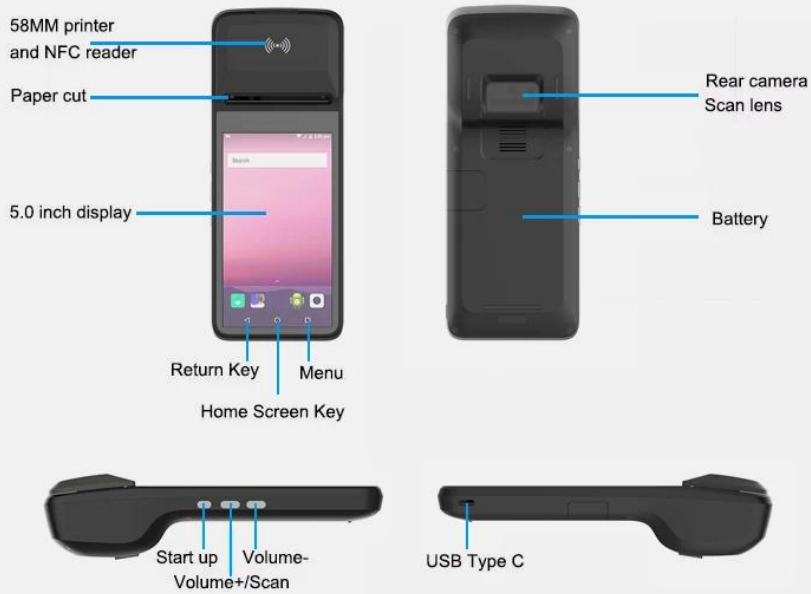

Details Show