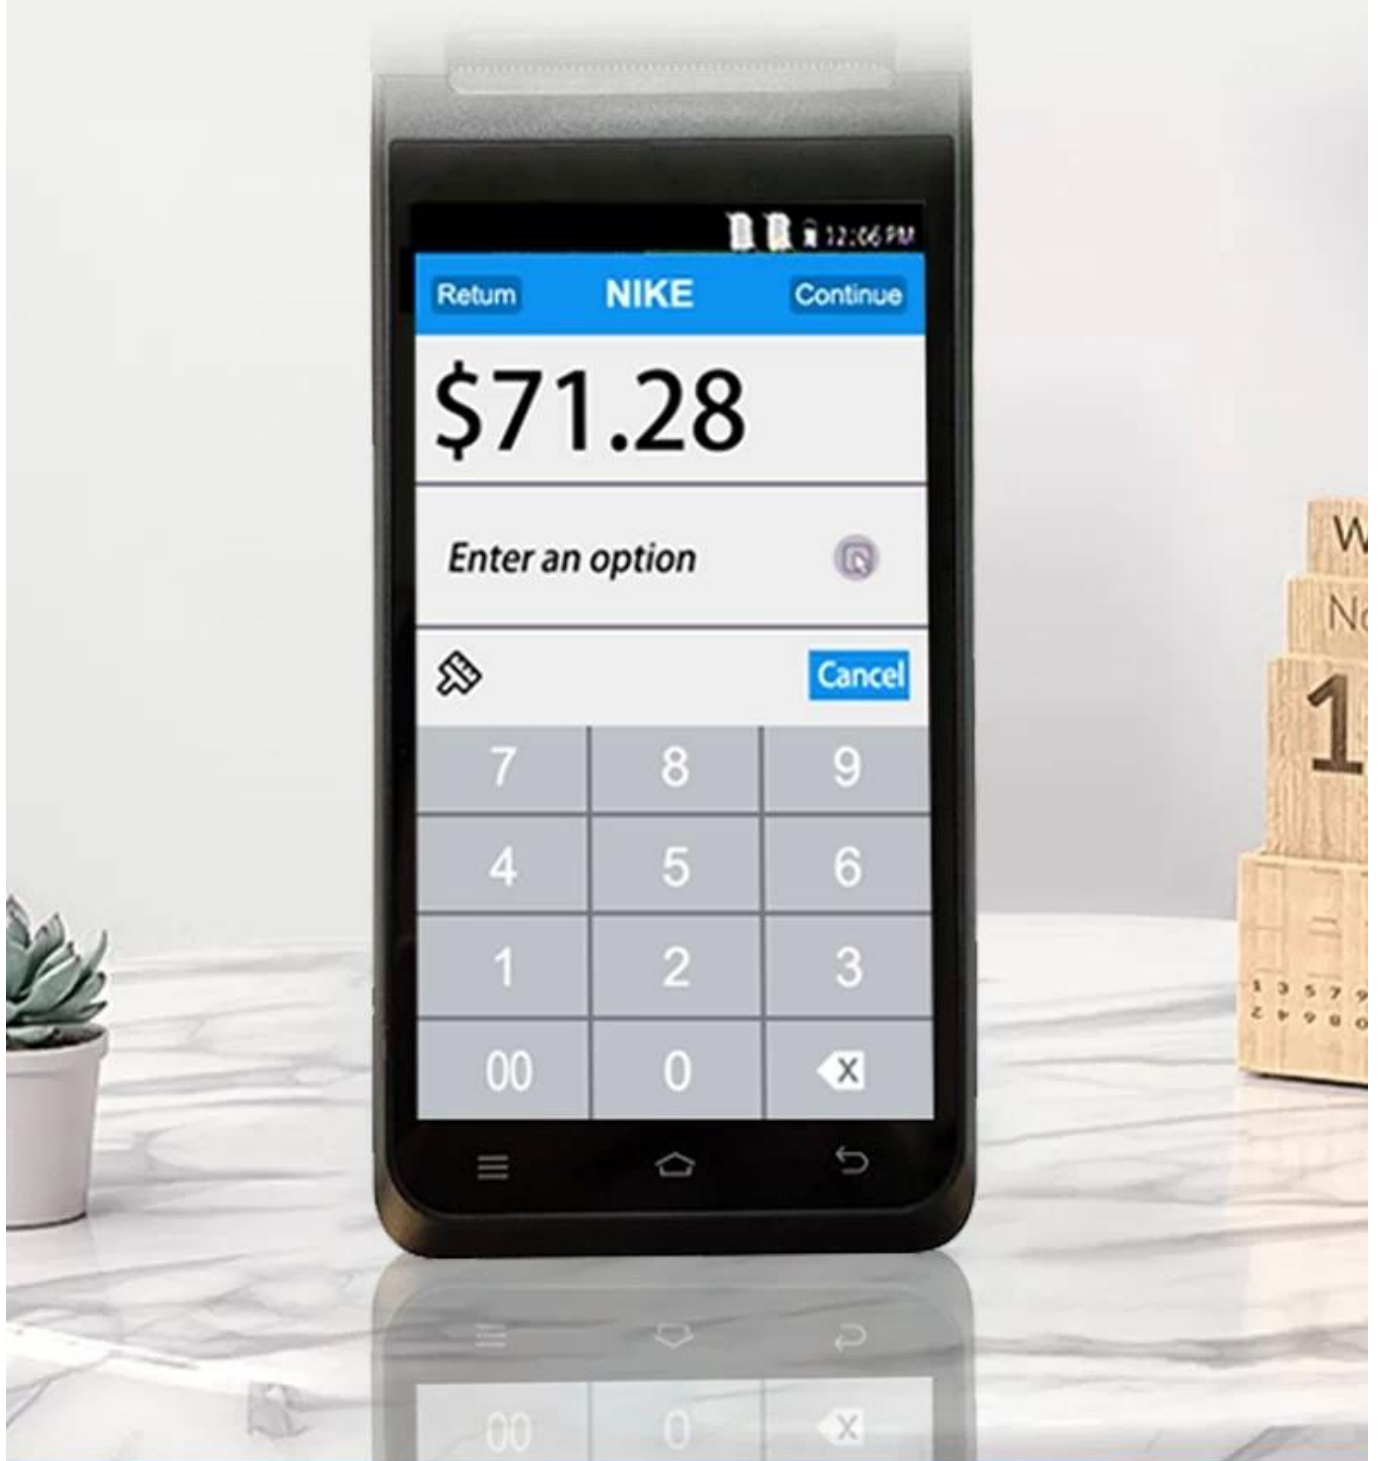

■ SMART PRINTING

# 5.5-inch HD IPS Screen

720\*1280 resolution, stable every pixel, allowing users to see more clearly