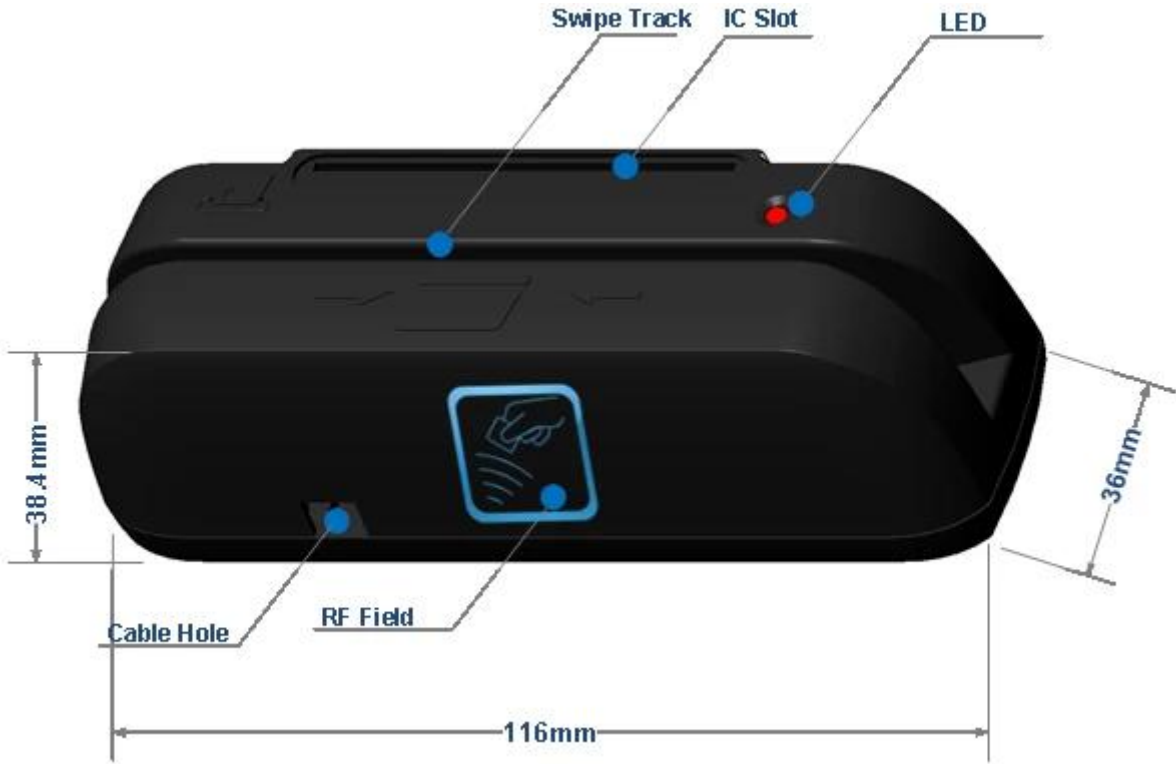

RFID	
Frequency	13.56MHz ISO / IEC14443A / B.
Capacity	> 600000
Read Range	1-4cm

CR003IC

CR003IC

CR003IC

CR003IC

CR003IC

CR003IC

CR003IC

CR003IC