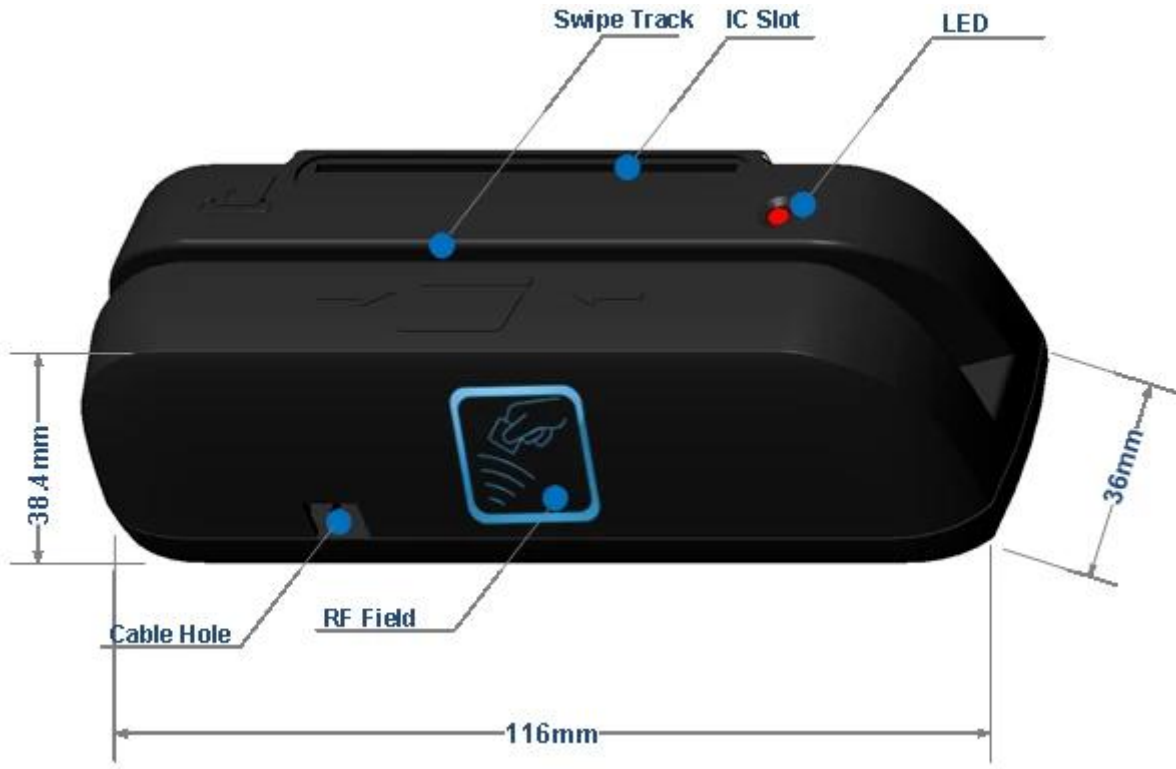

RFID	7
RFID	
RFID	13.56MHz ISO / IEC14443A / B.
RFID	> 600000
RFID	1-4cm

CR003IC

CR003IC

CR003IC

CR003IC

CR003IC

CR003IC

CR003IC

CR003IC