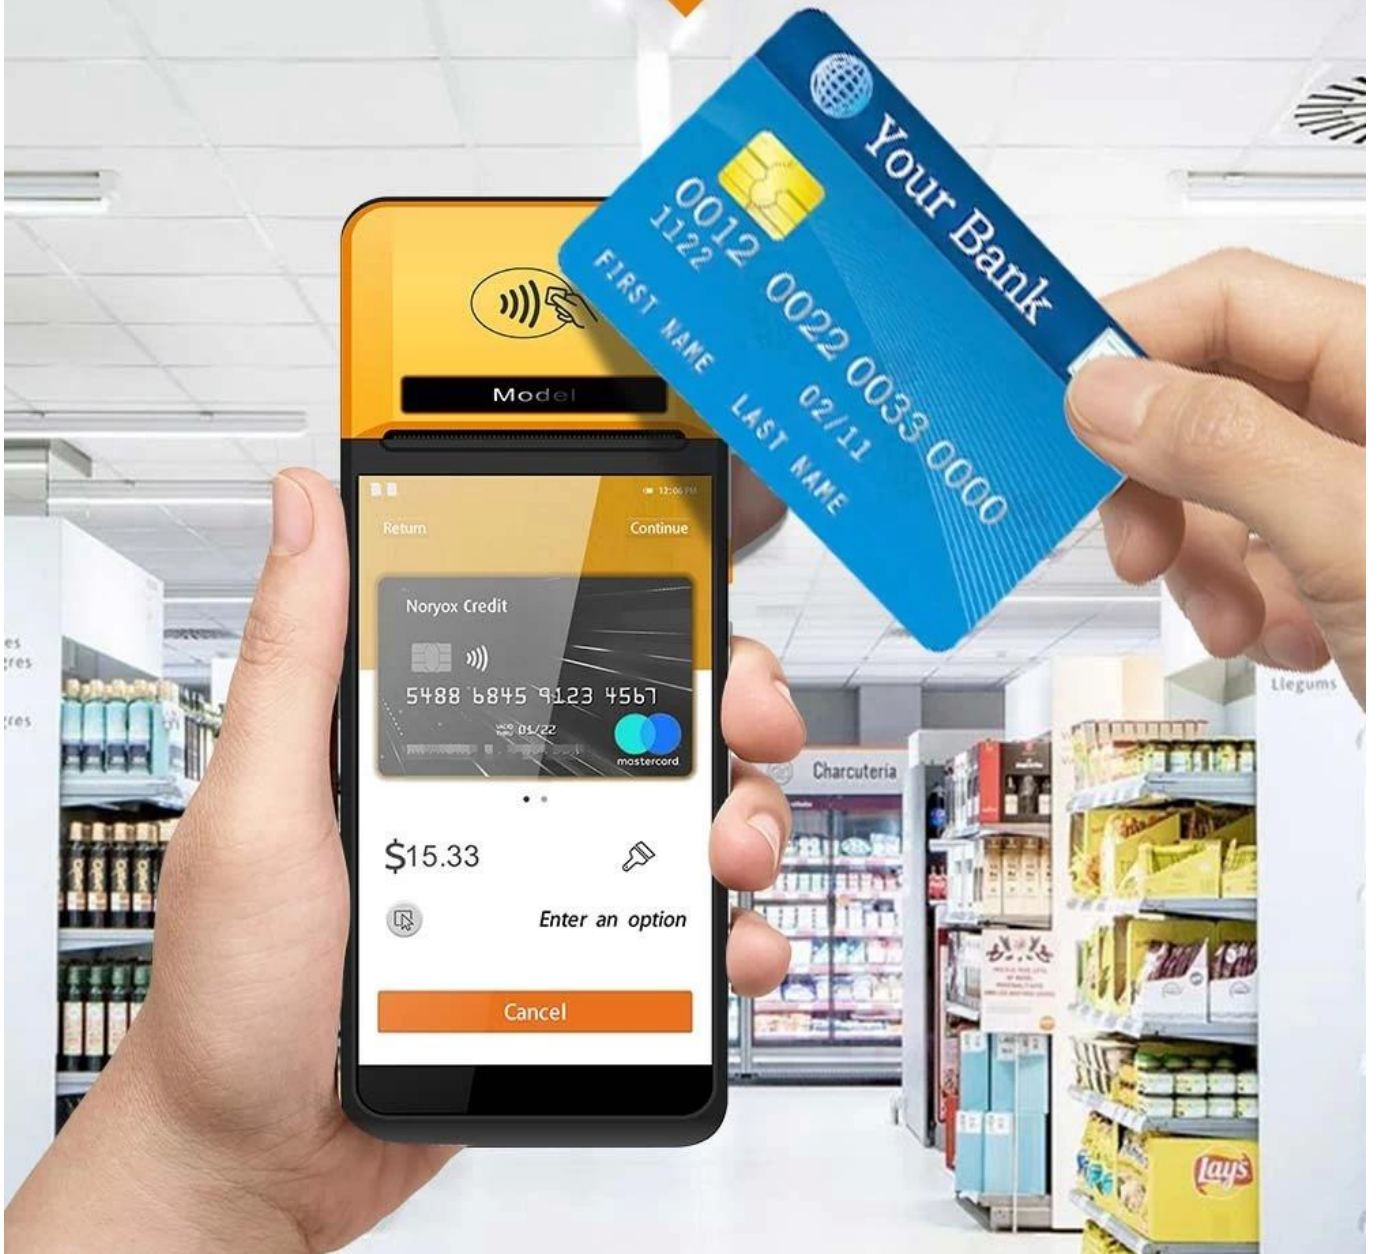

Smart Handheld

5.5 full touch screen / High Speed / Large paper bin

4G Handheld

DDINTING

Thermal / Label Printing

Speed printing: 80mm/s

Paper width: 58mm

One-click Scan

Environmental Camera + Infrared Scanning Head

NFC Contactless Card

NFC contactless card reader payment function

Quickly Identify QR Codes

5MP Autofocus Camera

Fingerprint Security

Ministry of Public Security or FBI fingerprints (Optional)