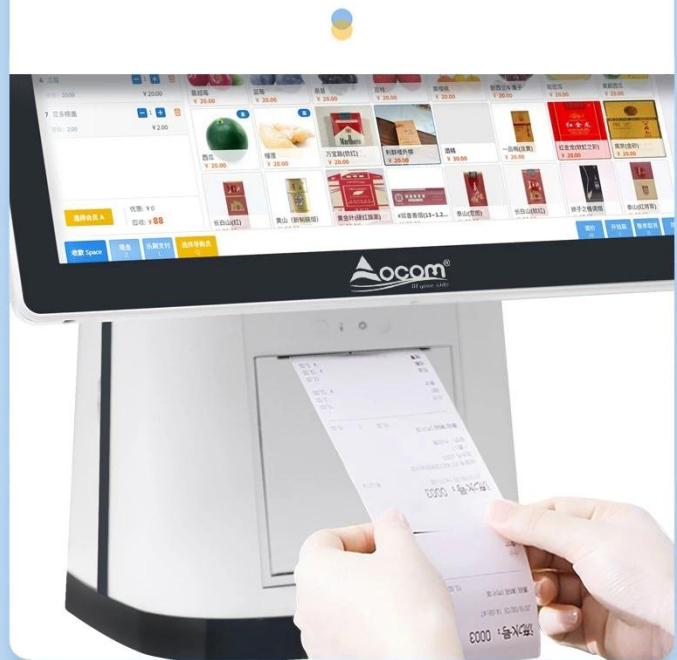

Built-in Thermal Printer

Built-in 80mm thermal printer with auto-cutter or 58mm thermal printer without auto-cutter for optional