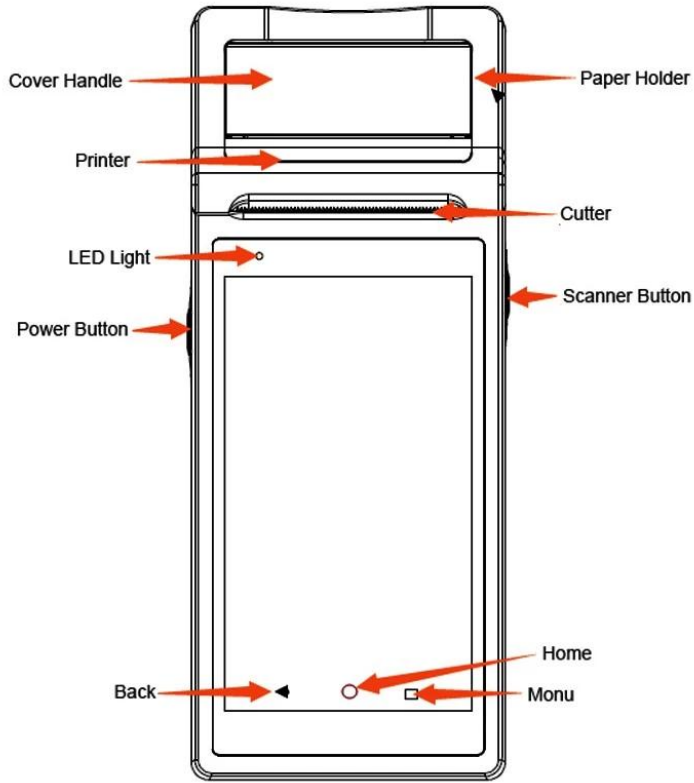

58mm

Maximum
paper width

42mm

Maximum
paper diameter

■ SMART PRINTING

5.5-inch HD IPS Screen

1280*720 resolution, stable every pixel, allowing users to see more clearly

5 Million Rear HD Camera

HD camera quickly identify barcodes QR codes
record important information

CCD Barcode scanner for optional

Scan code

Photo

Video

Structure specification

SMART PRINTING

Simple construction Easy operation

Dimensions

SMART PRINTING

209.2*87.4*51.7mm

Manual measurement has slight errors and does not affect the use.

Packaging accessories

SMART-PRINTING

Beautiful packaging, original accessories

01 Packing box 02 Machine 03 User Manual