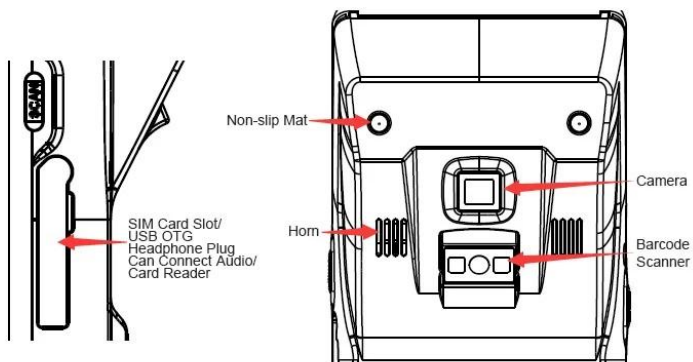

58mm

Maximum
paper width

42mm

Maximum
paper diameter

■ SMART PRINTING

5.5-inch HD IPS Screen

1280*720 resolution, stable every pixel, allowing users to see more clearly

5 Million Rear HD Camera

HD camera quickly identify barcodes QR codes
record important information

CCD Barcode scanner for optional

Scan code

Photo

Video

Structure specification

SMART PRINTING

Simple construction Easy operation

Dimensions

SMART PRINTING

209.2*87.4*51.7mm

Manual measurement has slight errors and does not affect the use.

Packaging accessories

SMART-PRINTING

Beautiful packaging, original accessories

01 Packing box 02 Machine 03 User Manual