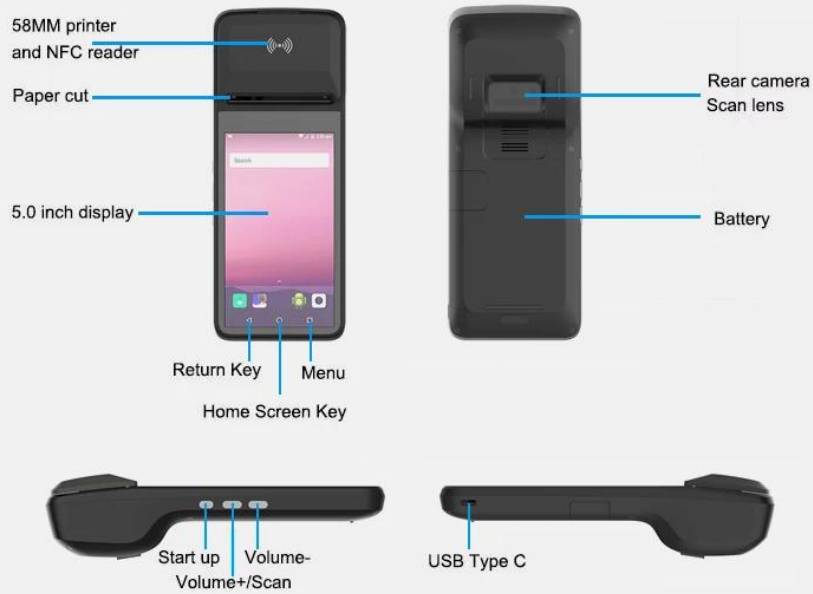

Handheld POS Terminal

POS-Q9 Pro

CORE-CONFIG

58mm Thermal Printer

Large Volume Speaker

5.0-inch HD IPS Screen

Large Capacity Battery

Big Paper Warehouse

5 Megapixels Camera

2G/3G/4G/Wifi/Bluetooth

NFC

Ultra-thin Fuselage

Details Show

The bare weight is only 304g. The thickness of the machine is only 20mm, excellent grip feeling, one-hand operation is not tired, higher work efficiency.