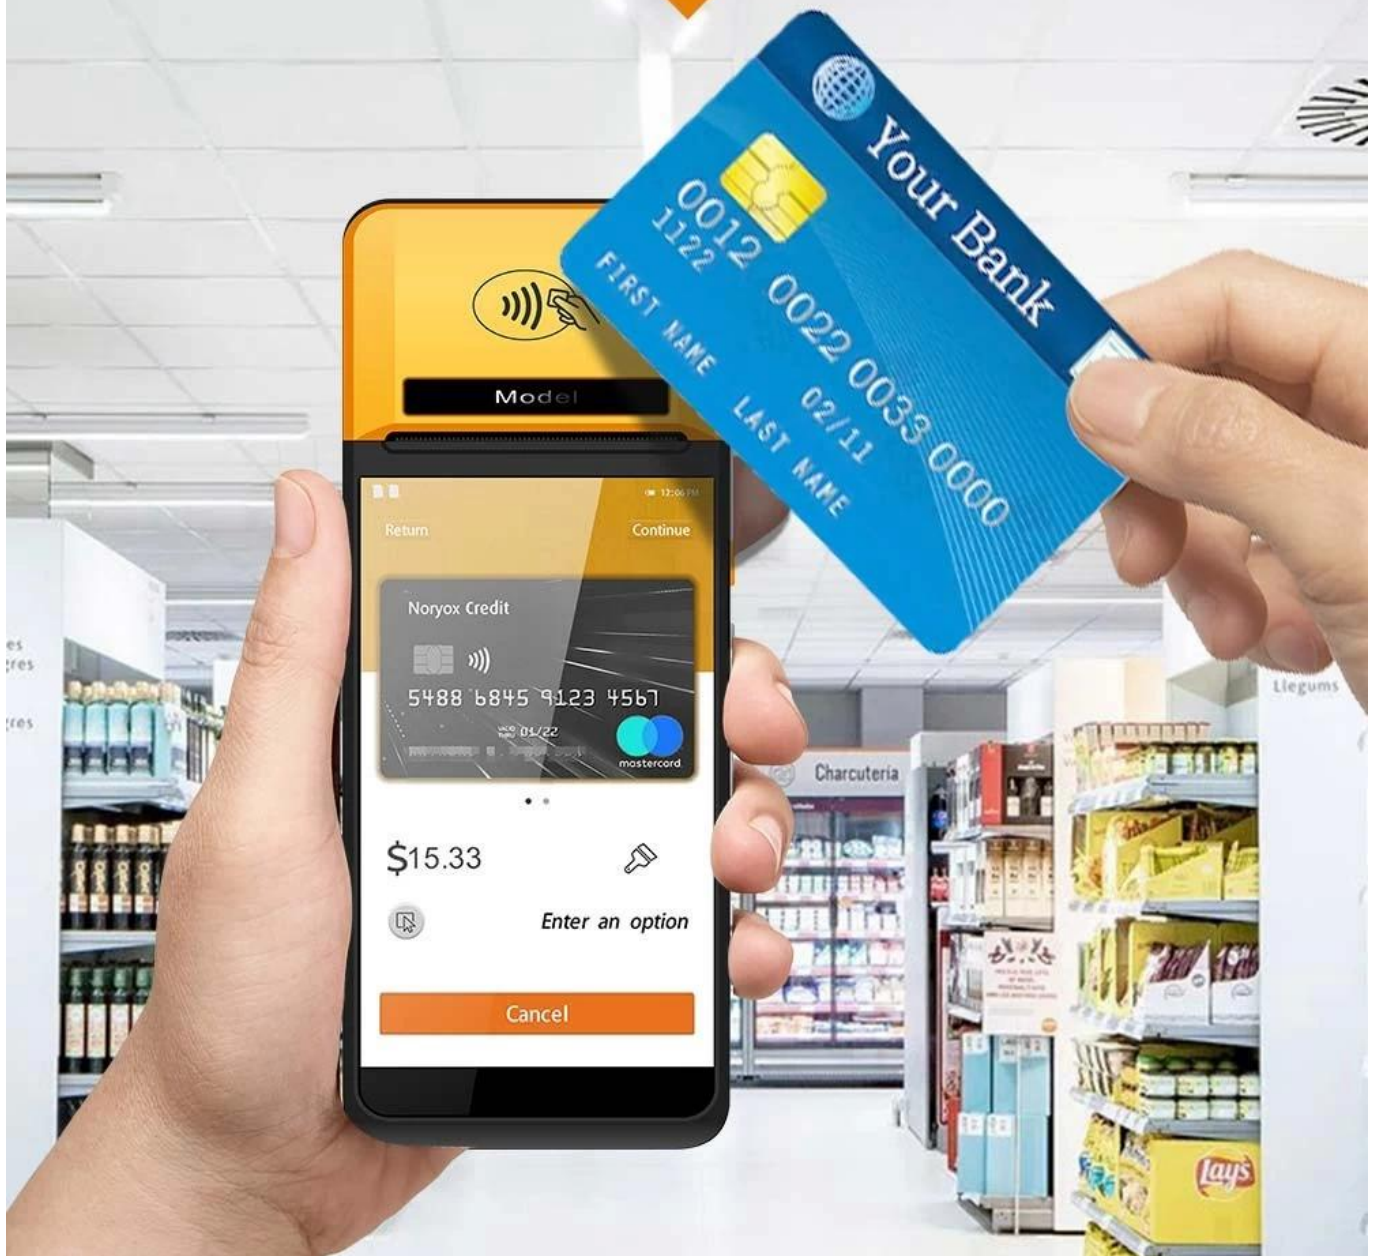

NFC Contactless Card

NFC contactless card reader payment function