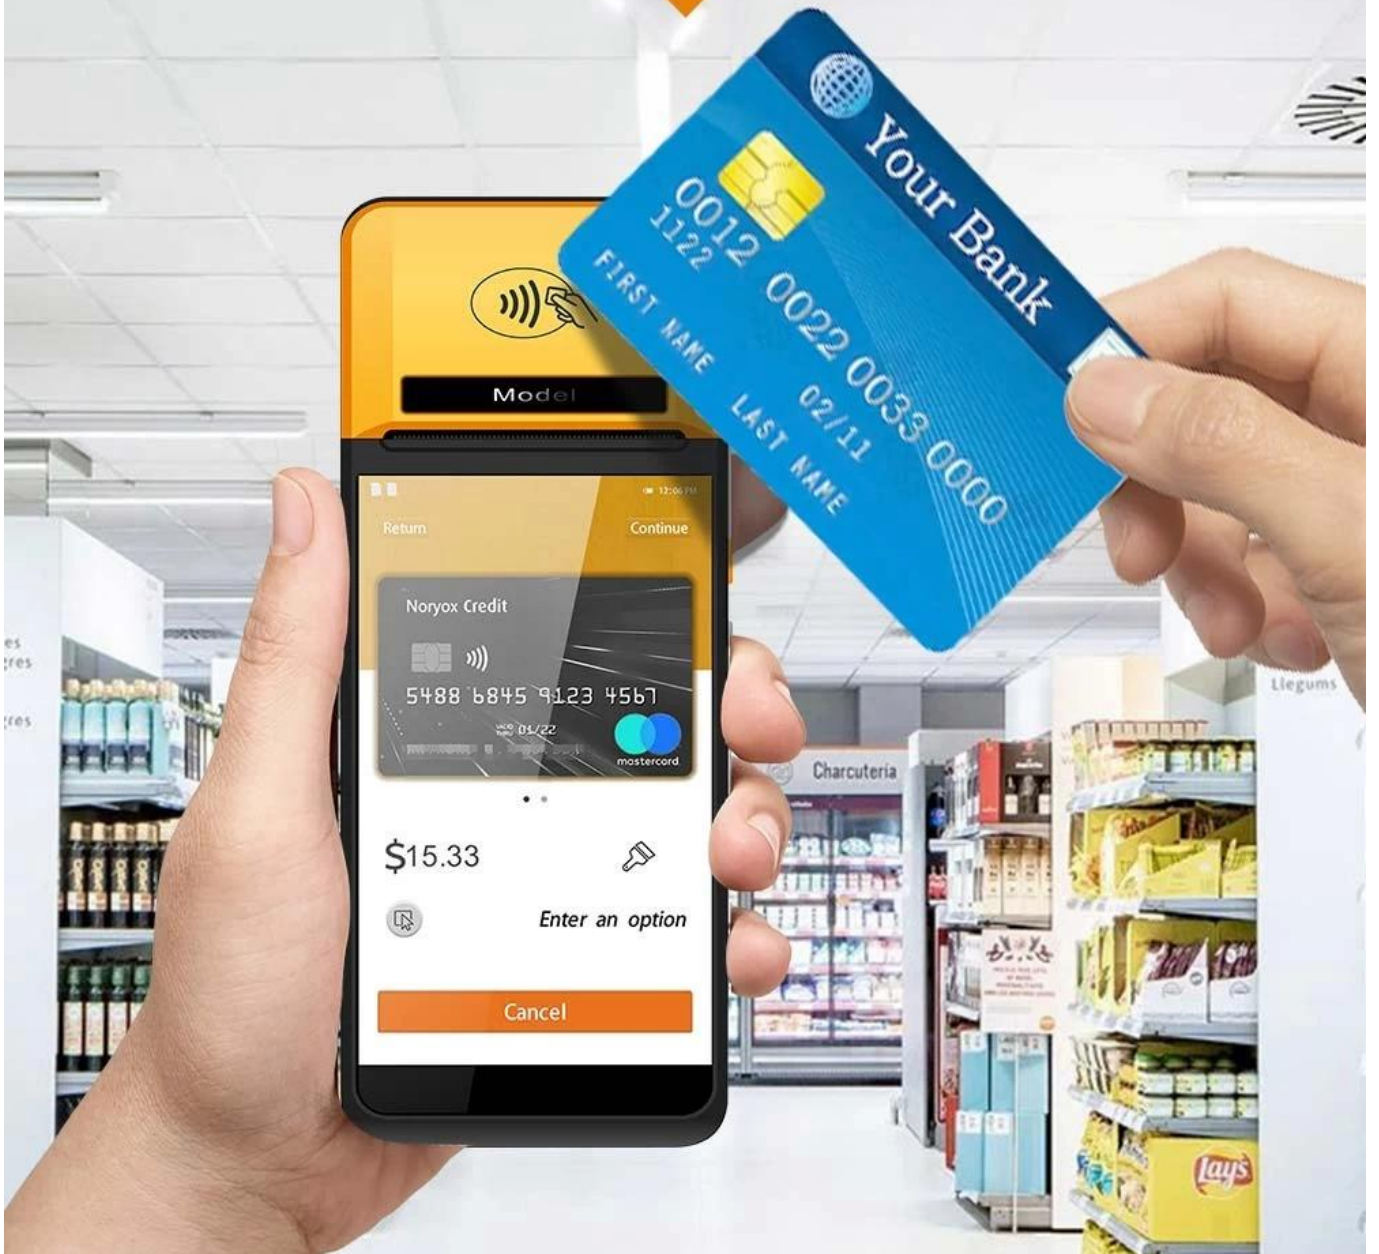

Smart Handheld

5.5 full touch screen / High Speed / Large paper bin

4G Handheld

DDINTING

Thermal / Label Printing

Speed printing:80mm/s

Paper width:58m

One-click Scan

Environmental Camera + Infrared Scanning Head

NFC Contactless Card

NFC contactless card reader payment function

Quickly Identify QR Codes

5MP Autofocus Camera

Fingerprint Security

Ministry of Public Security or FBI fingerprints (Optional)