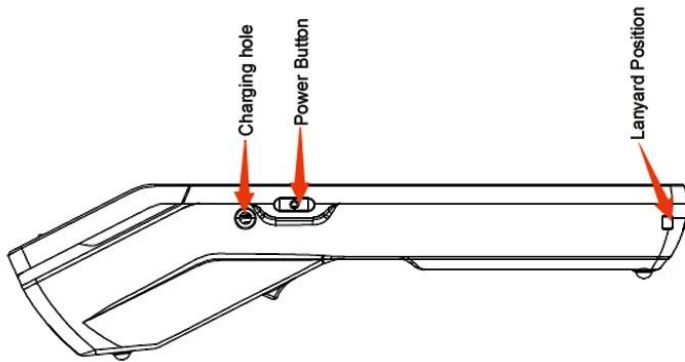

Dimensions

SMART PRINTING

209.2*87.4*51.7mm

Manual measurement has slight errors and does not affect the use.

Packaging accessories

SMART-PRINTING

Beautiful packaging, original accessories

01 Packing box 02 Machine 03 User Manual