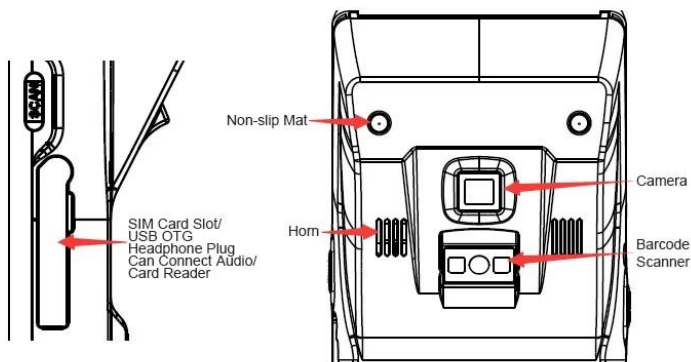

58mm

Maximum
paper width

42mm

Maximum
paper diameter

■ SMART PRINTING

5.5-inch HD IPS Screen

1280*720 resolution, stable every pixel, allowing users to see more clearly

5 Million Rear HD Camera

HD camera quickly identify barcodes QR codes
record important information

CCD Barcode scanner for optional

Scan code

Photo

Video

Structure specification

SMART PRINTING

Simple construction Easy operation

Dimensions

SMART PRINTING

209.2*87.4*51.7mm

Manual measurement has slight errors and does not affect the use.

Packaging accessories

SMART-PRINTING

Beautiful packaging, original accessories

01 Packing box 02 Machine 03 User Manual