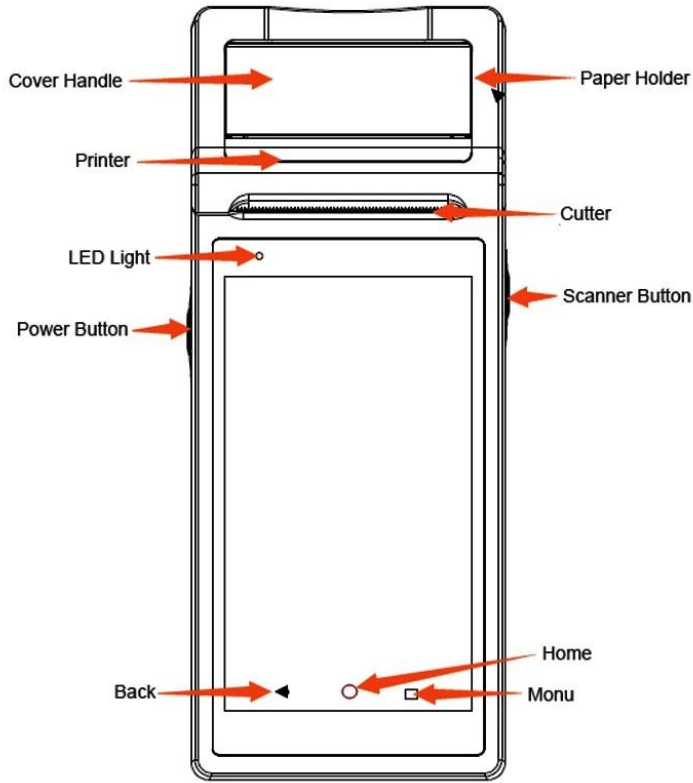

58mm

Maximum
paper width

42mm

Maximum
paper diameter

■ SMART PRINTING

5.5-inch HD IPS Screen

1280*720 resolution, stable every pixel, allowing users to see more clearly

5 Million Rear HD Camera

HD camera quickly identify barcodes QR codes
record important information

CCD Barcode scanner for optional

Scan code

Photo

Video

Structure specification

SMART PRINTING

Simple construction Easy operation

Dimensions

SMART PRINTING

209.2*87.4*51.7mm

Manual measurement has slight errors and does not affect the use.

Packaging accessories

SMART-PRINTING

Beautiful packaging, original accessories

01 Packing box 02 Machine 03 User Manual