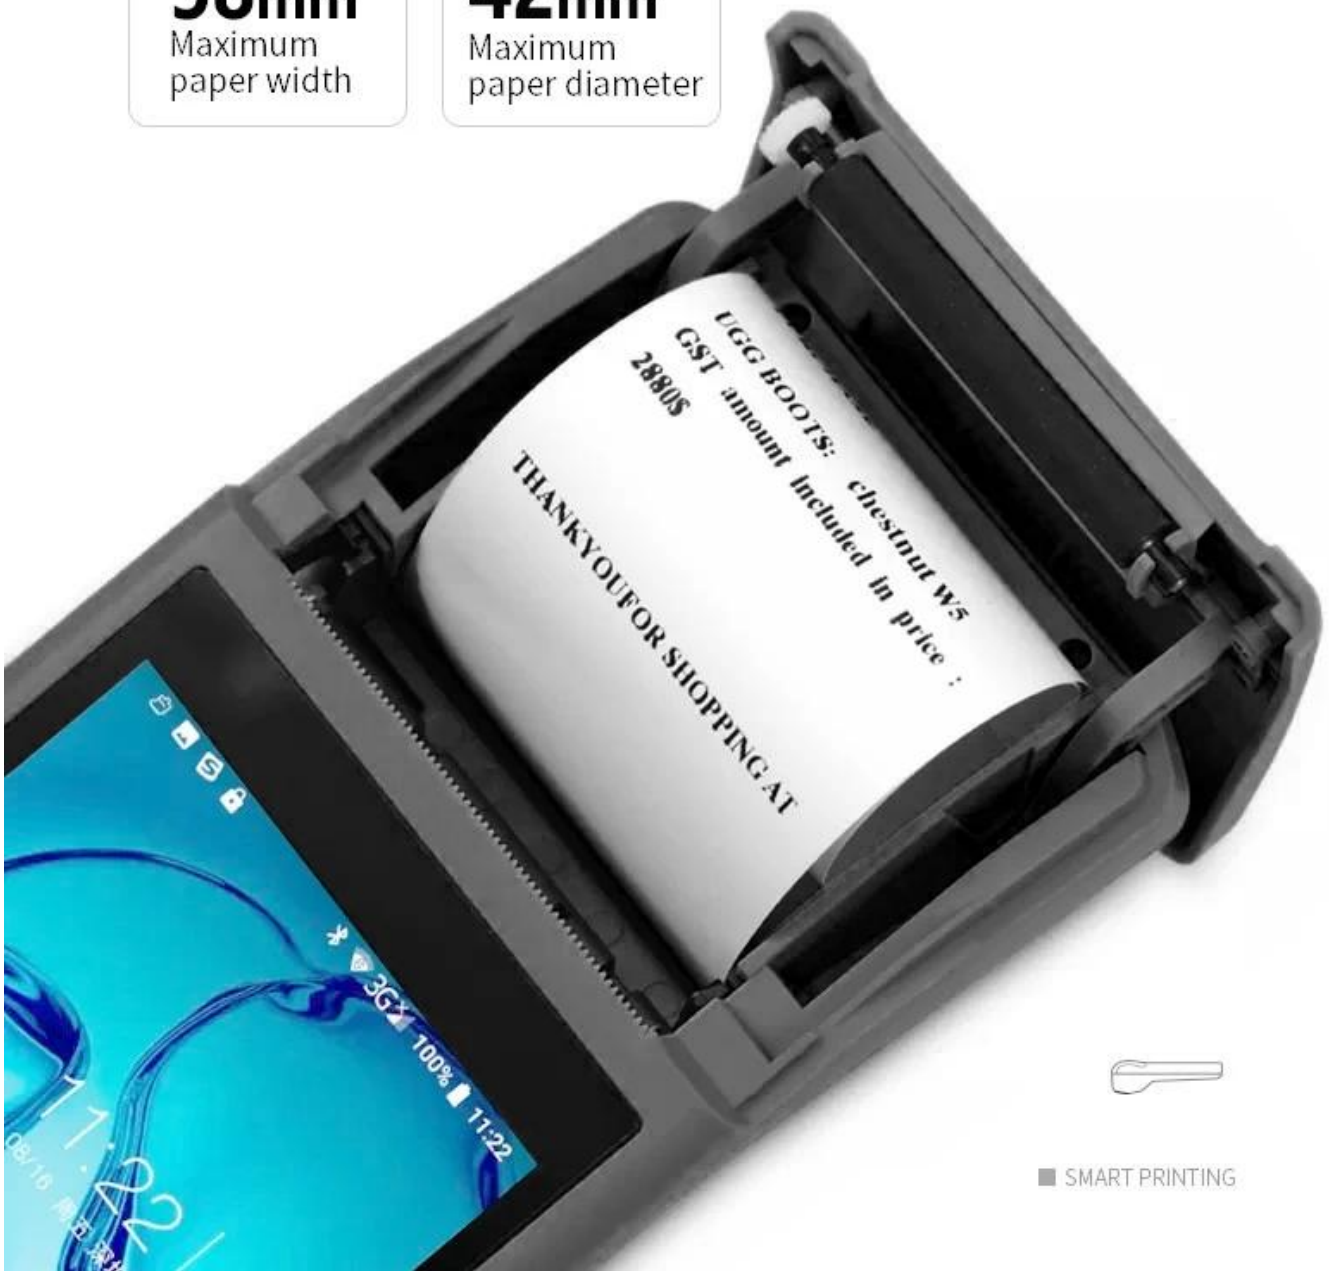

58mm

Maximum
paper width

42mm

Maximum
paper diameter

■ SMART PRINTING

5.5-inch HD IPS Screen

1280*720 resolution, stable every pixel, allowing users to see more clearly

5 Million Rear HD Camera