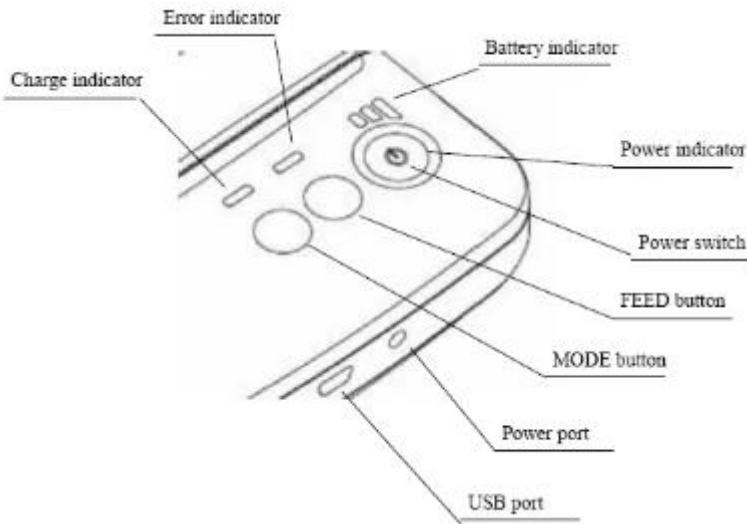

## Description:

Mini Bluetooth Printer is a portable thermal printer that combines USB, RS-232 Serial and Bluetooth communication interface together. The printer could be powered by car charger, and rechargeable battery (depending on specified models). These special characters make it successfully be applied to a variety of instruments, handheld data printing.