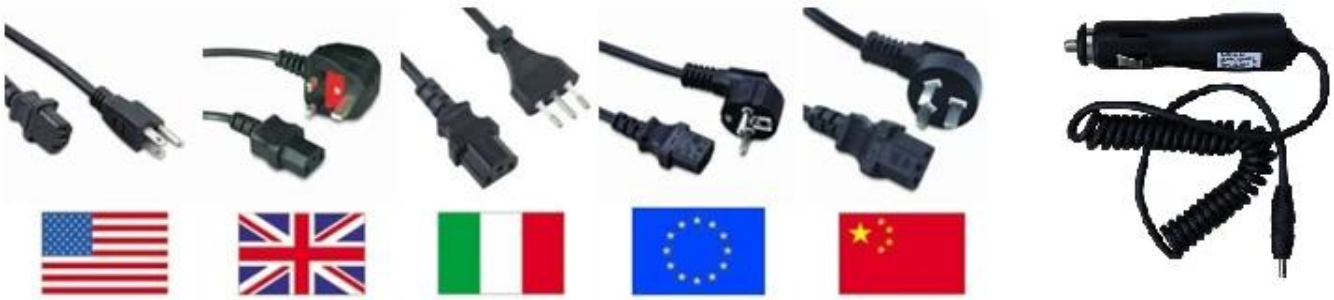

Packing Details

Shipping

1. Air, Sea, Express (DHL, FedEx, UPS, EMS, TNT and so on)
2. EXPRESS: around 3-7 working days to arrive
3. INTERNATIONAL AIR MAIL: usually around 2-4 days to arrive, will also depend on which destination port
4. By sea: depend on which destination port

Payment

1. T/T in advance
2. Western Union
3. PayPal
4. Escrow
5. L/C

Services