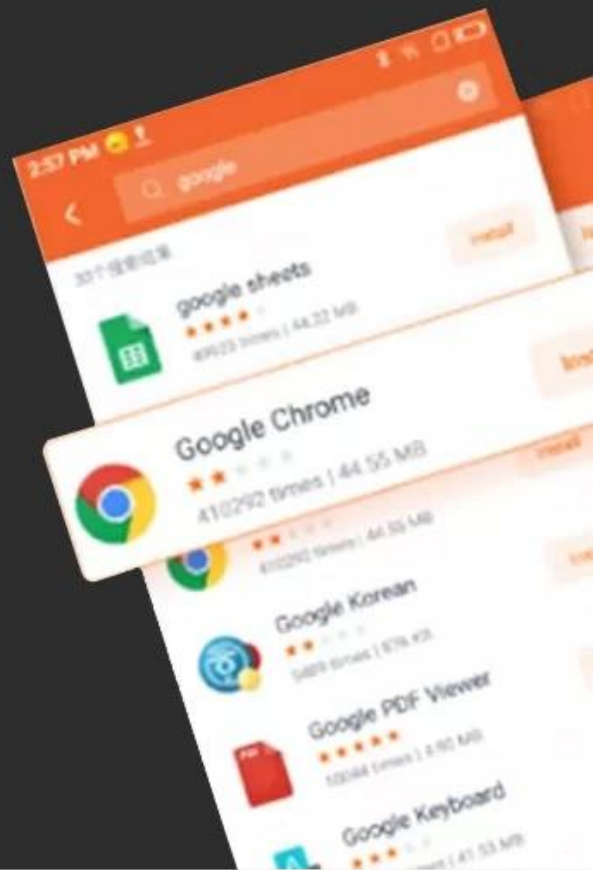

Support Download APP from Google Play Store

High Quality and Performance, Your reliable POS