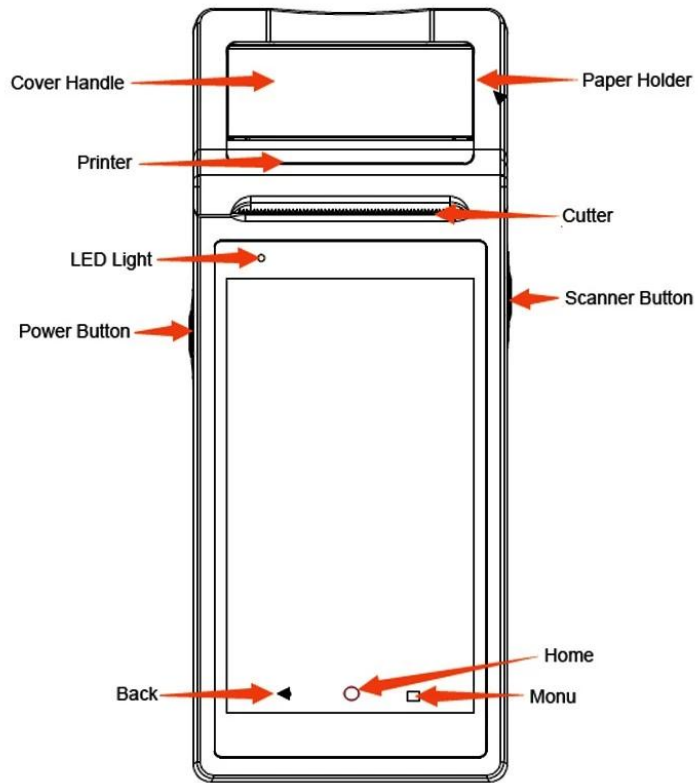

58mm

Maximum
paper width

42mm

Maximum
paper diameter

■ SMART PRINTING

5.5-inch HD IPS Screen

1280*720 resolution, stable every pixel, allowing users to see more clearly

5 Million Rear HD Camera

HD camera quickly identify barcodes QR codes
record important information

CCD Barcode scanner for optional

Scan code

Photo

Video

Structure specification

SMART PRINTING

Simple construction Easy operation

Dimensions

SMART PRINTING

209.2*87.4*51.7mm

Manual measurement has slight errors and does not affect the use.

Packaging accessories

SMART-PRINTING

Beautiful packaging, original accessories

- 01 Packing box
- 02 Machine
- 03 User Manual
- 04 Charger