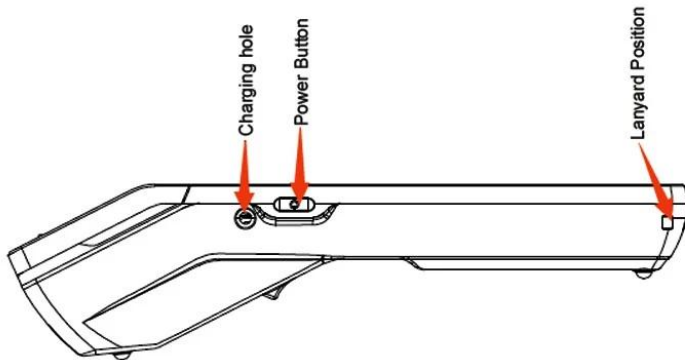

Dimensions

SMART PRINTING

209.2*87.4*51.7mm

Manual measurement has slight errors and does not affect the use.

Packaging accessories

SMART-PRINTING

Beautiful packaging, original accessories

- 01 Packing box
- 02 Machine
- 03 User Manual
- 04 Charger