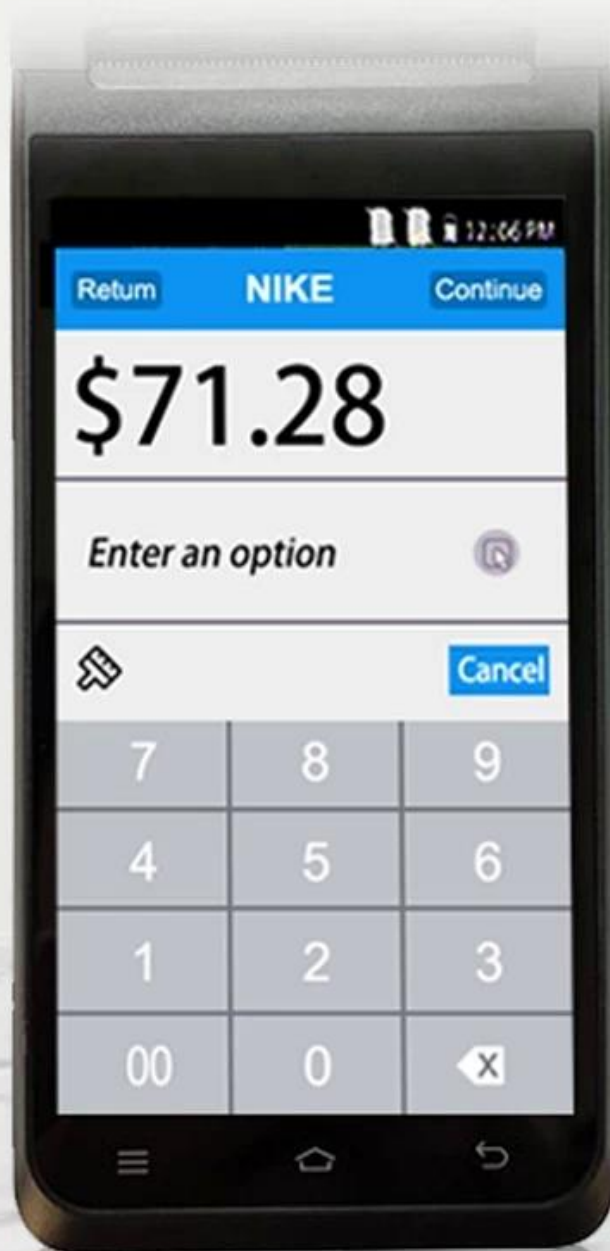

Model	POS-T2
Name	5.5 inch capacitive touch screen, support the electronic signature
Battery	3.8 V /6400mAh
Power Adapter	Input□100-240V, 50/60Hz,1.5A Output□5V DC /2A
Charger interface	USB type C
Main screen	5.5 inch HD touch screen display
Resolution	720*1280 IPS
Performance	
CPU	Deca-core MT6797 Tri-Cluste-A72*2+A53*8 2.3GHz processor
RAM	3GB
Flash	16GB Flash
Communication	2G/3G/4G
Operating System	Android 8.0
Button	Power button, Scan Button,Volume button
Bluetooth	Bluetooth 4.0
WIFI	WIFI 802.11 b.g.n.ac
Printer	58mm Thermal Receipt and label Printer
Paper Roll	Width: 58mm; Diameter: ≤40mm
Scanner	5 Mega-pixel Camera decoding, 2D Scanner (Option)
NFC	Support ISO/IEC 14443A&B, Mifare, felica card
SIM slot	Sim*2 (default) or Sim*1+Sam*1 for option
Speaker	Digital Audio speaker
Fingerprint	FBI/STQC Fingerprint (Optional)
GPS or AGPS	Support GPS+AGPS
MDM	Support
Peripheral Accessories	
Accessories	USB Type C*1
	Charging adapter*1
	user manual*1
Environment	
Operating temperature	0 to 40 degrees centigrade
Storage temperature	-10 to 60 degrees centigrade
Working humidity	10%~80%
Storage humidity	10%~90%

Built-in NFC Module

2G/3G/4G communication

Support Download APP from Google Play Store

High Quality and Performance, Your reliable POS

Large paper bin Print more durable

Can accommodate 42mm diameter thermal paper to avoid frequent paper changes and improve printing efficiency.

58mm

Maximum
paper width

42mm

Maximum
paper diameter

■ SMART PRINTING

Thermal Receipt / Label Printing

Built-in high speed 58mm thermal receipt and label printer

5.5-inch HD IPS Screen

720*1280 resolution, stable every pixel, allowing users to see more clearly

2D Barcode Scanner for Optional

5 Million Rear HD Camera
quickly identify barcodes QR codes
record important information

Scan code