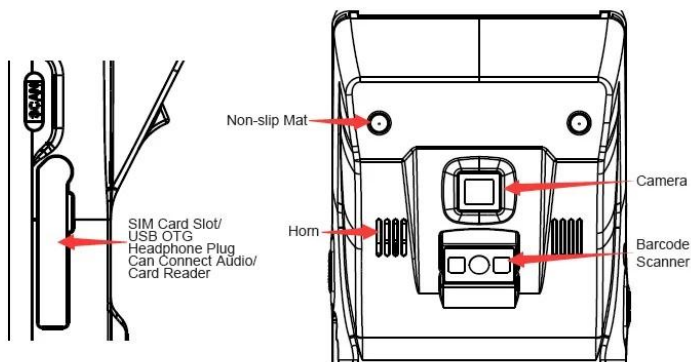

# 5.5-inch HD IPS Screen

1280\*720 resolution, stable every pixel, allowing users to see more clearly

# 5 Million Rear HD Camera

HD camera quickly identify barcodes QR codes  
record important information

CCD Barcode scanner for optional

Scan code

Photo

Video

# Structure specification

SMART PRINTING

Simple construction Easy operation

# Dimensions

SMART PRINTING

209.2\*87.4\*51.7mm

Manual measurement has slight errors and does not affect the use.