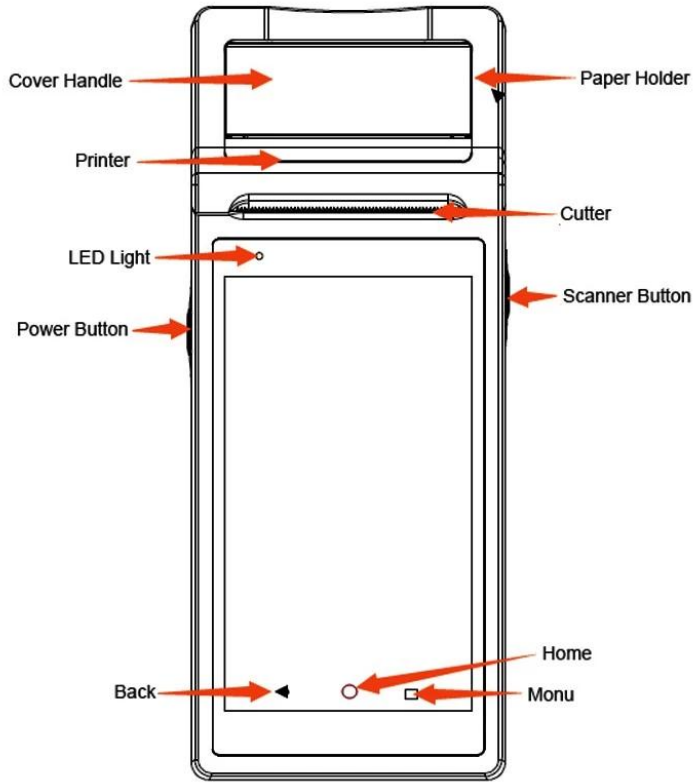

# 5.5-inch HD IPS Screen

1280\*720 resolution, stable every pixel, allowing users to see more clearly

# 5 Million Rear HD Camera

HD camera quickly identify barcodes QR codes  
record important information

CCD Barcode scanner for optional

Scan code

Photo

Video

# Structure specification

SMART PRINTING

Simple construction Easy operation

# Dimensions

SMART PRINTING

209.2\*87.4\*51.7mm

Manual measurement has slight errors and does not affect the use.